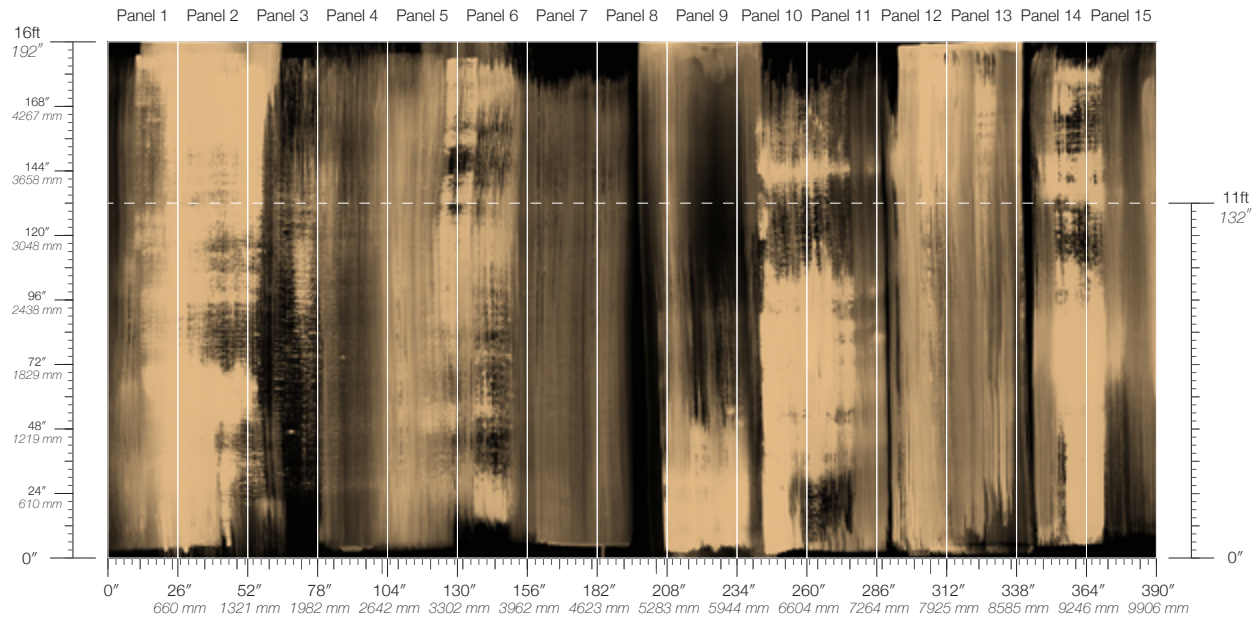

Noir Husk

Suitable for residential and some commercial projects

COLOR
Husk

STOCK
Made to order

REPEAT
Non-repeating

CONTACT
sales@calicowallpaper.com
+1 718 243 1705
57 Lispernard Street
New York, NY 10013 USA

ITEM
4310

MINIMUM
1 panel

LEAD TIME
4 weeks to print

CONTENT
Clay-Coated Paper

MAINTENANCE
Water-based cleanser

ORIGIN
USA

DISCLAIMER
Panel maps represent mural artwork only. Reference the physical sample for color and texture.

PANEL WIDTH
26" / 661 mm trimmed

FLAMMABILITY
ASTM E84 Adhered Class A

DETAILS
Custom options available

PANEL HEIGHT
132" / 3353 mm standard
192" / 4877 mm standard

ENVIRONMENTAL
FSC Certified Content

PRICE
Available upon request